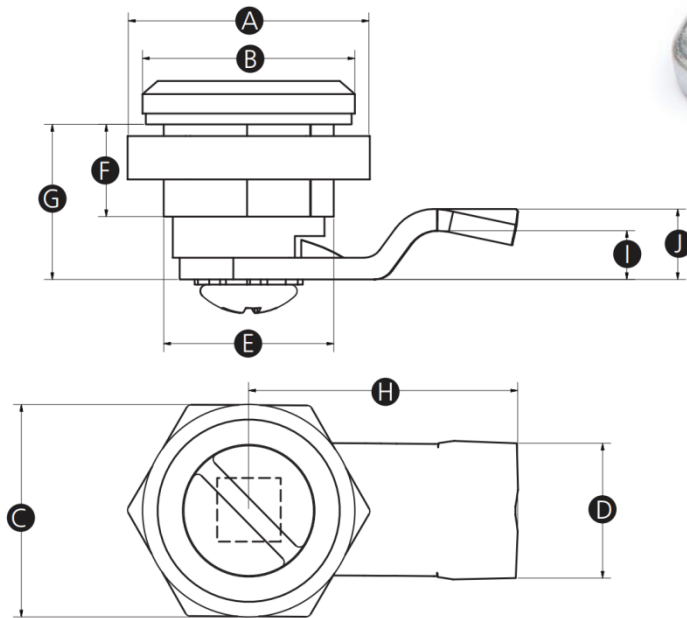

G08ML Chrome Plated Die Cast Zinc Cam Latch

Features

- Diecast zinc 90° cam action lock
- Available with square and slotted key styles
- IP54 rating – dust protected / protected against splashing water

Material

- Chrome plated die cast zinc

Part No.	A	B	C	D	E	F	G	H	I	J	Key Type
G08ML-15895T	22	20	20	13	16	9	14	25	4.5	6.6	Slotted
G08ML-15931S											6 mm Square